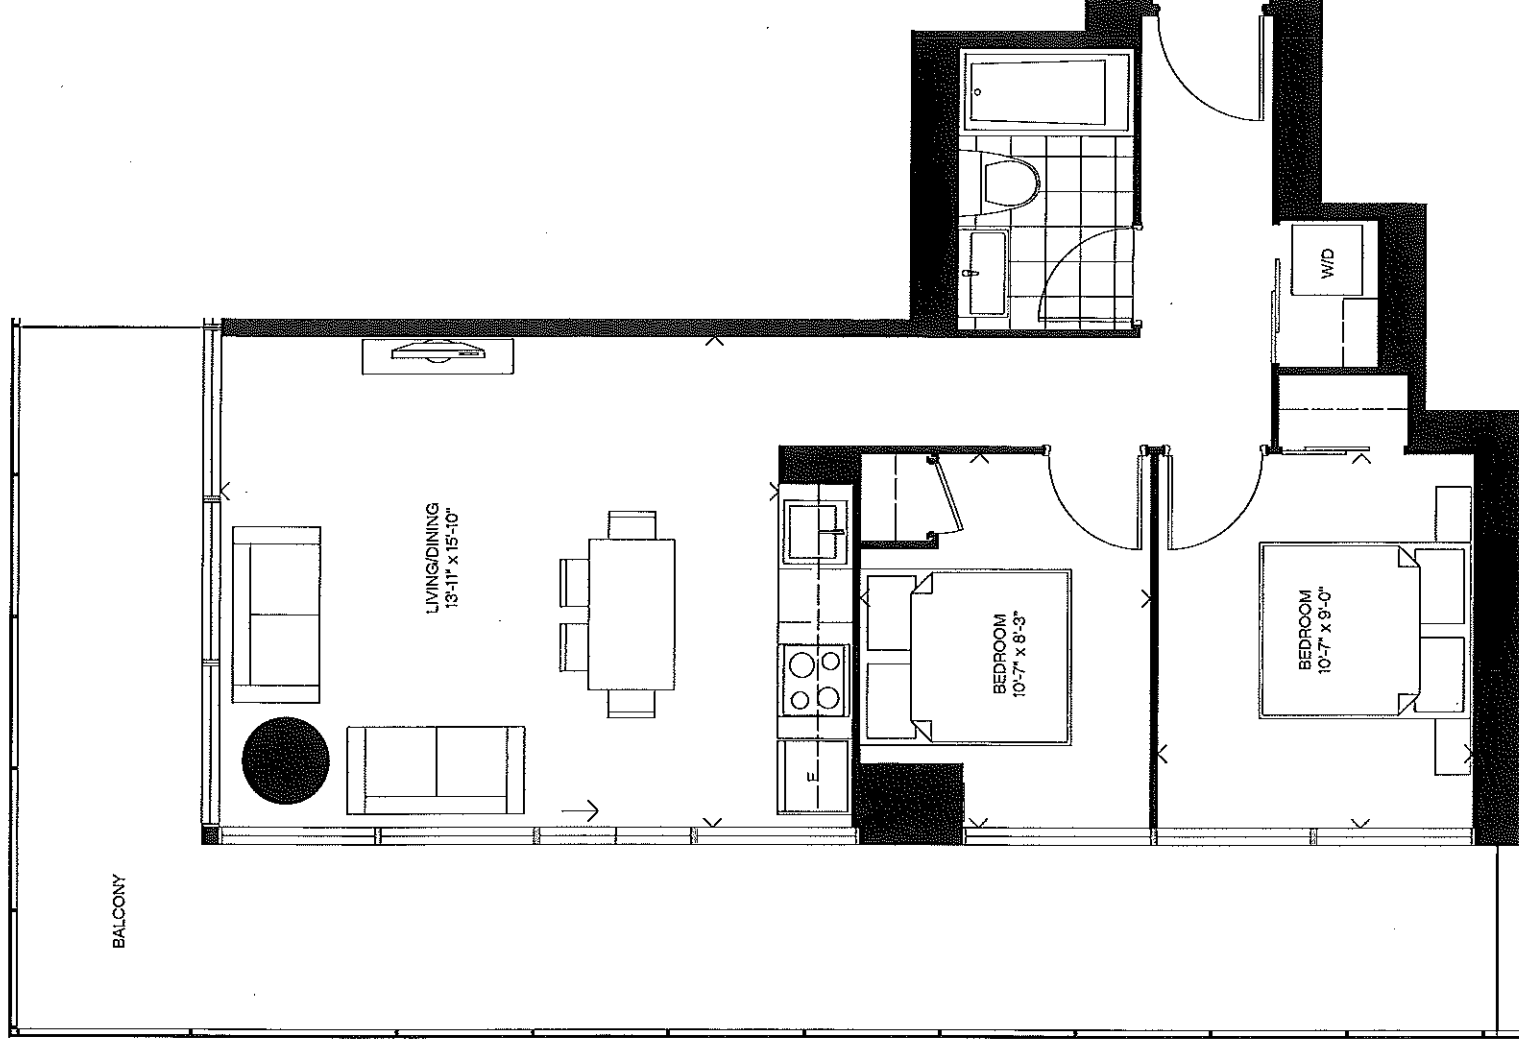

VIOLET studio

Suite: 359 sq.ft.

Balcony: 97 sq.ft.

Total: 456 sq.ft.

Furnished by

MISSOURI HOME

ALL DIMENSIONS ARE APPROXIMATE AND SUBJECT TO NORMAL CONSTRUCTION VARIANCES. DIMENSIONS MAY EXCEED THE USEABLE FLOOR AREA. SIZES AND SPECIFICATIONS SUBJECT TO CHANGE WITHOUT NOTICE. FURNITURE IS DISPLAYED FOR ILLUSTRATION PURPOSES ONLY AND DOES NOT NECESSARILY REFLECT THE ELECTRICAL PLAN FOR THE SUITE. SUITES ARE SOLD UNFURNISHED. E. & O. E.

CYAN 2 bedroom

Suite: 696 sq.ft.

Balcony: 332 sq.ft.

Total: 1,028 sq.ft.

provided by

MISSION:HOME

ALL DIMENSIONS ARE APPROXIMATE AND SUBJECT TO NORMAL CONSTRUCTION VARIANCES. DIMENSIONS MAY EXCEED THE USEABLE FLOOR AREA. SIZES AND SPECIFICATIONS SUBJECT TO CHANGE WITHOUT NOTICE. FURNITURE IS DISPLAYED FOR ILLUSTRATION PURPOSES ONLY AND DOES NOT NECESSARILY REFLECT THE ELECTRICAL PLAN FOR THE SUITE. SUITES ARE SOLD UNFURNISHED. © C.O.E.

INDIGO 2 bedroom

Suite: 625 sq.ft.

Balcony: 307 sq.ft.

Total: 932 sq.ft.

provided by
MISSION+HOME

Cresford
YOUR LIFE. YOUR STYLE.

ALL DIMENSIONS ARE APPROXIMATE AND SUBJECT TO NORMAL CONSTRUCTION VARIANCES. DIMENSIONS MAY EXCEED THE USEABLE FLOOR AREA. SIZES AND SPECIFICATIONS SUBJECT TO CHANGE WITHOUT NOTICE. FURNITURE IS DISPLAYED FOR ILLUSTRATION PURPOSES ONLY AND DOES NOT NECESSARILY REFLECT THE ELECTRICAL PLAN FOR THE SUITE. SUITES ARE SOLD UNFURNISHED. E. & O. E.

CORAL 2 bedroom

Suite: 641 sq.ft.

Balcony: 312 sq.ft.

Total: 953 sq.ft.

furnished by

MISSOURI HOME

JADE 1 bedroom + den

Suite: 544 sq.ft.