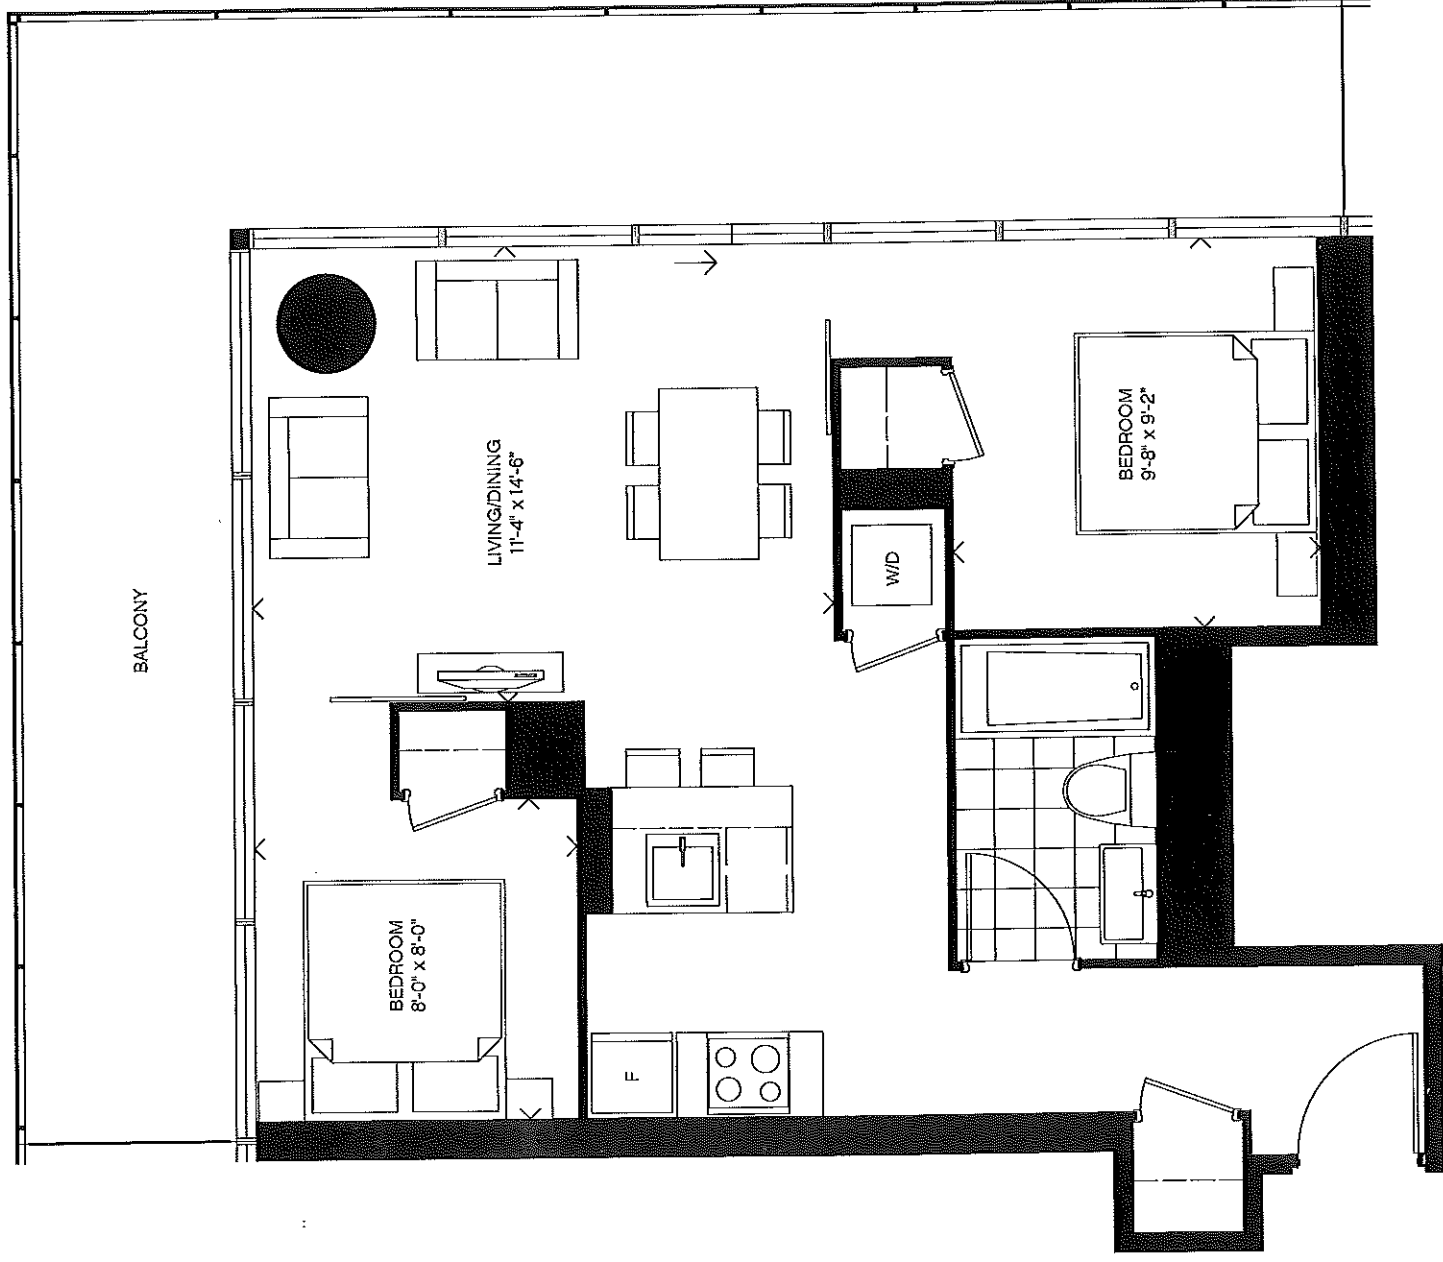

VIOLET studio

Suite: 359 sq.ft.

Balcony: 97 sq.ft.

Total: 456 sq.ft.

Furnished by

MISSOURI HOME

ALL DIMENSIONS ARE APPROXIMATE AND SUBJECT TO NORMAL CONSTRUCTION VARIANCES. DIMENSIONS MAY EXCEED THE USEABLE FLOOR AREA. SIZES AND SPECIFICATIONS SUBJECT TO CHANGE WITHOUT NOTICE. FURNITURE IS DISPLAYED FOR ILLUSTRATION PURPOSES ONLY AND DOES NOT NECESSARILY REFLECT THE ELECTRICAL PLAN FOR THE SUITE. SUITES ARE SOLD UNFURNISHED. E. & O. E.

TEAL 2 bedroom

Suite: 763 sq.ft.

Balcony: 309 sq.ft.

Total: 1,072 sq.ft.

Furnished by
MISSIONHOME

Cresford
YOUR LIFE. YOUR STYLE.

ALL DIMENSIONS ARE APPROXIMATE AND SUBJECT TO NORMAL CONSTRUCTION VARIANCES. DIMENSIONS MAY EXCEED THE USEABLE FLOOR AREA. SIZES AND SPECIFICATIONS SUBJECT TO CHANGE WITHOUT NOTICE. FURNITURE IS DISPLAYED FOR ILLUSTRATION PURPOSES ONLY AND DOES NOT NECESSARILY REFLECT THE ELECTRICAL PLAN FOR THE SUITE. SUITES ARE SOLD UNFURNISHED. E & O E.

CYAN 2 bedroom

Suite: 696 sq.ft.

Balcony: 332 sq.ft.

Total: 1,028 sq.ft.

provided by

MISSION:HOME

ALL DIMENSIONS ARE APPROXIMATE AND SUBJECT TO NORMAL CONSTRUCTION VARIANCES. DIMENSIONS MAY EXCEED THE USEABLE FLOOR AREA. SIZES AND SPECIFICATIONS SUBJECT TO CHANGE WITHOUT NOTICE. FURNITURE IS DISPLAYED FOR ILLUSTRATION PURPOSES ONLY AND DOES NOT NECESSARILY REFLECT THE ELECTRICAL PLAN FOR THE SUITE. SUITES ARE SOLD UNFURNISHED. © C.O.E.

INDIGO 2 bedroom

Suite: 625 sq.ft.

Balcony: 307 sq.ft.

Total: 932 sq.ft.

provided by
MISSION+HOME

Cresford
YOUR LIFE. YOUR STYLE.

ALL DIMENSIONS ARE APPROXIMATE AND SUBJECT TO NORMAL CONSTRUCTION VARIANCES. DIMENSIONS MAY EXCEED THE USEABLE FLOOR AREA. SIZES AND SPECIFICATIONS SUBJECT TO CHANGE WITHOUT NOTICE. FURNITURE IS DISPLAYED FOR ILLUSTRATION PURPOSES ONLY AND DOES NOT NECESSARILY REFLECT THE ELECTRICAL PLAN FOR THE SUITE. SUITES ARE SOLD UNFURNISHED. E. & O. E.