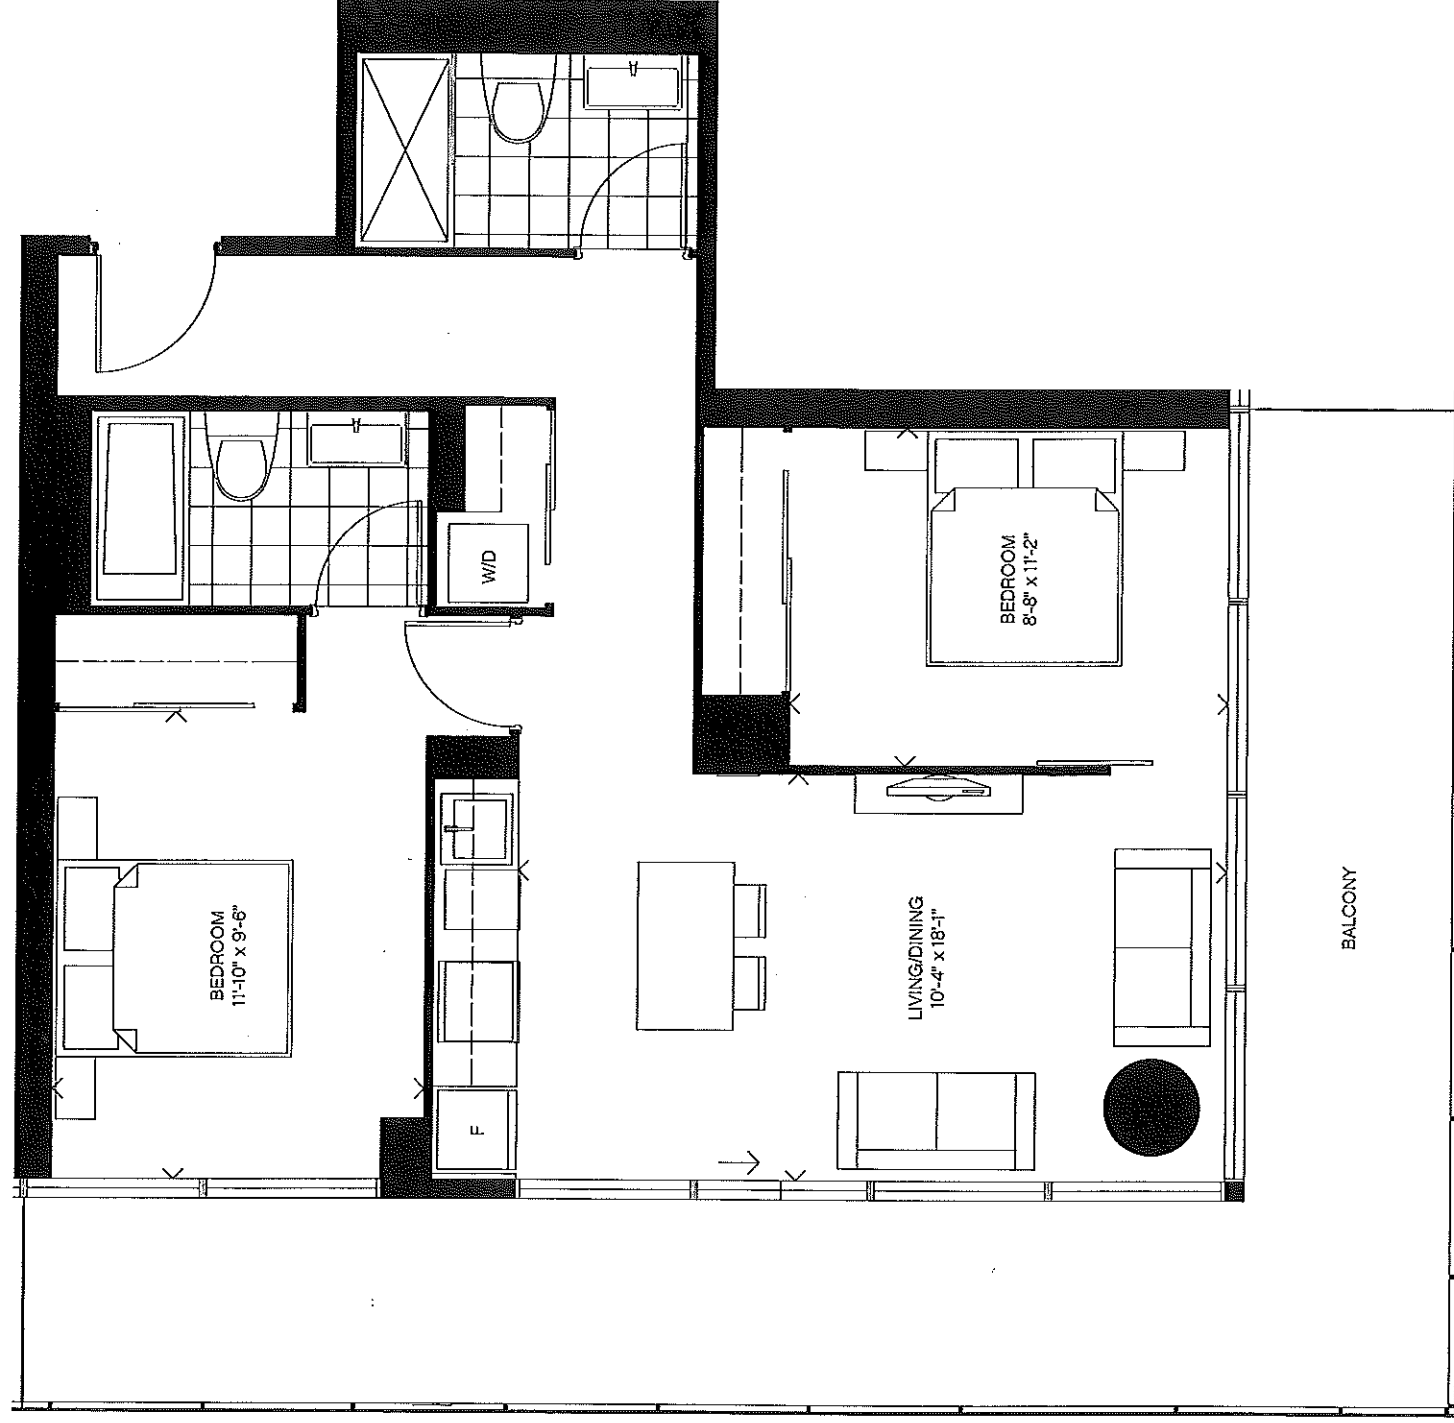

VIOLET studio

Suite: 359 sq.ft.

Balcony: 97 sq.ft.

Total: 456 sq.ft.

Furnished by

MISSOURI HOME

ALL DIMENSIONS ARE APPROXIMATE AND SUBJECT TO NORMAL CONSTRUCTION VARIANCES. DIMENSIONS MAY EXCEED THE USEABLE FLOOR AREA. SIZES AND SPECIFICATIONS SUBJECT TO CHANGE WITHOUT NOTICE. FURNITURE IS DISPLAYED FOR ILLUSTRATION PURPOSES ONLY AND DOES NOT NECESSARILY REFLECT THE ELECTRICAL PLAN FOR THE SUITE. SUITES ARE SOLD UNFURNISHED. E. & O. E.

TEAL 2 bedroom

Suite: 763 sq.ft.

Balcony: 309 sq.ft.

Total: 1,072 sq.ft.

Furnished by
MISSIONHOME

Cresford
YOUR LIFE. YOUR STYLE.

ALL DIMENSIONS ARE APPROXIMATE AND SUBJECT TO NORMAL CONSTRUCTION VARIANCES. DIMENSIONS MAY EXCEED THE USEABLE FLOOR AREA. SIZES AND SPECIFICATIONS SUBJECT TO CHANGE WITHOUT NOTICE. FURNITURE IS DISPLAYED FOR ILLUSTRATION PURPOSES ONLY AND DOES NOT NECESSARILY REFLECT THE ELECTRICAL PLAN FOR THE SUITE. SUITES ARE SOLD UNFURNISHED. E & O E.

CYAN 2 bedroom

Suite: 696 sq.ft.

Balcony: 332 sq.ft.

Total: 1,028 sq.ft.

provided by

MISSION:HOME

ALL DIMENSIONS ARE APPROXIMATE AND SUBJECT TO NORMAL CONSTRUCTION VARIANCES. DIMENSIONS MAY EXCEED THE USEABLE FLOOR AREA. SIZES AND SPECIFICATIONS SUBJECT TO CHANGE WITHOUT NOTICE. FURNITURE IS DISPLAYED FOR ILLUSTRATION PURPOSES ONLY AND DOES NOT NECESSARILY REFLECT THE ELECTRICAL PLAN FOR THE SUITE. SUITES ARE SOLD UNFURNISHED. © C.O.E.

INDIGO 2 bedroom

Suite: 625 sq.ft.

Balcony: 307 sq.ft.

Total: 932 sq.ft.

provided by
MISSION+HOME

Cresford
YOUR LIFE. YOUR STYLE.

ALL DIMENSIONS ARE APPROXIMATE AND SUBJECT TO NORMAL CONSTRUCTION VARIANCES. DIMENSIONS MAY EXCEED THE USEABLE FLOOR AREA. SIZES AND SPECIFICATIONS SUBJECT TO CHANGE WITHOUT NOTICE. FURNITURE IS DISPLAYED FOR ILLUSTRATION PURPOSES ONLY AND DOES NOT NECESSARILY REFLECT THE ELECTRICAL PLAN FOR THE SUITE. SUITES ARE SOLD UNFURNISHED. E. & O. E.