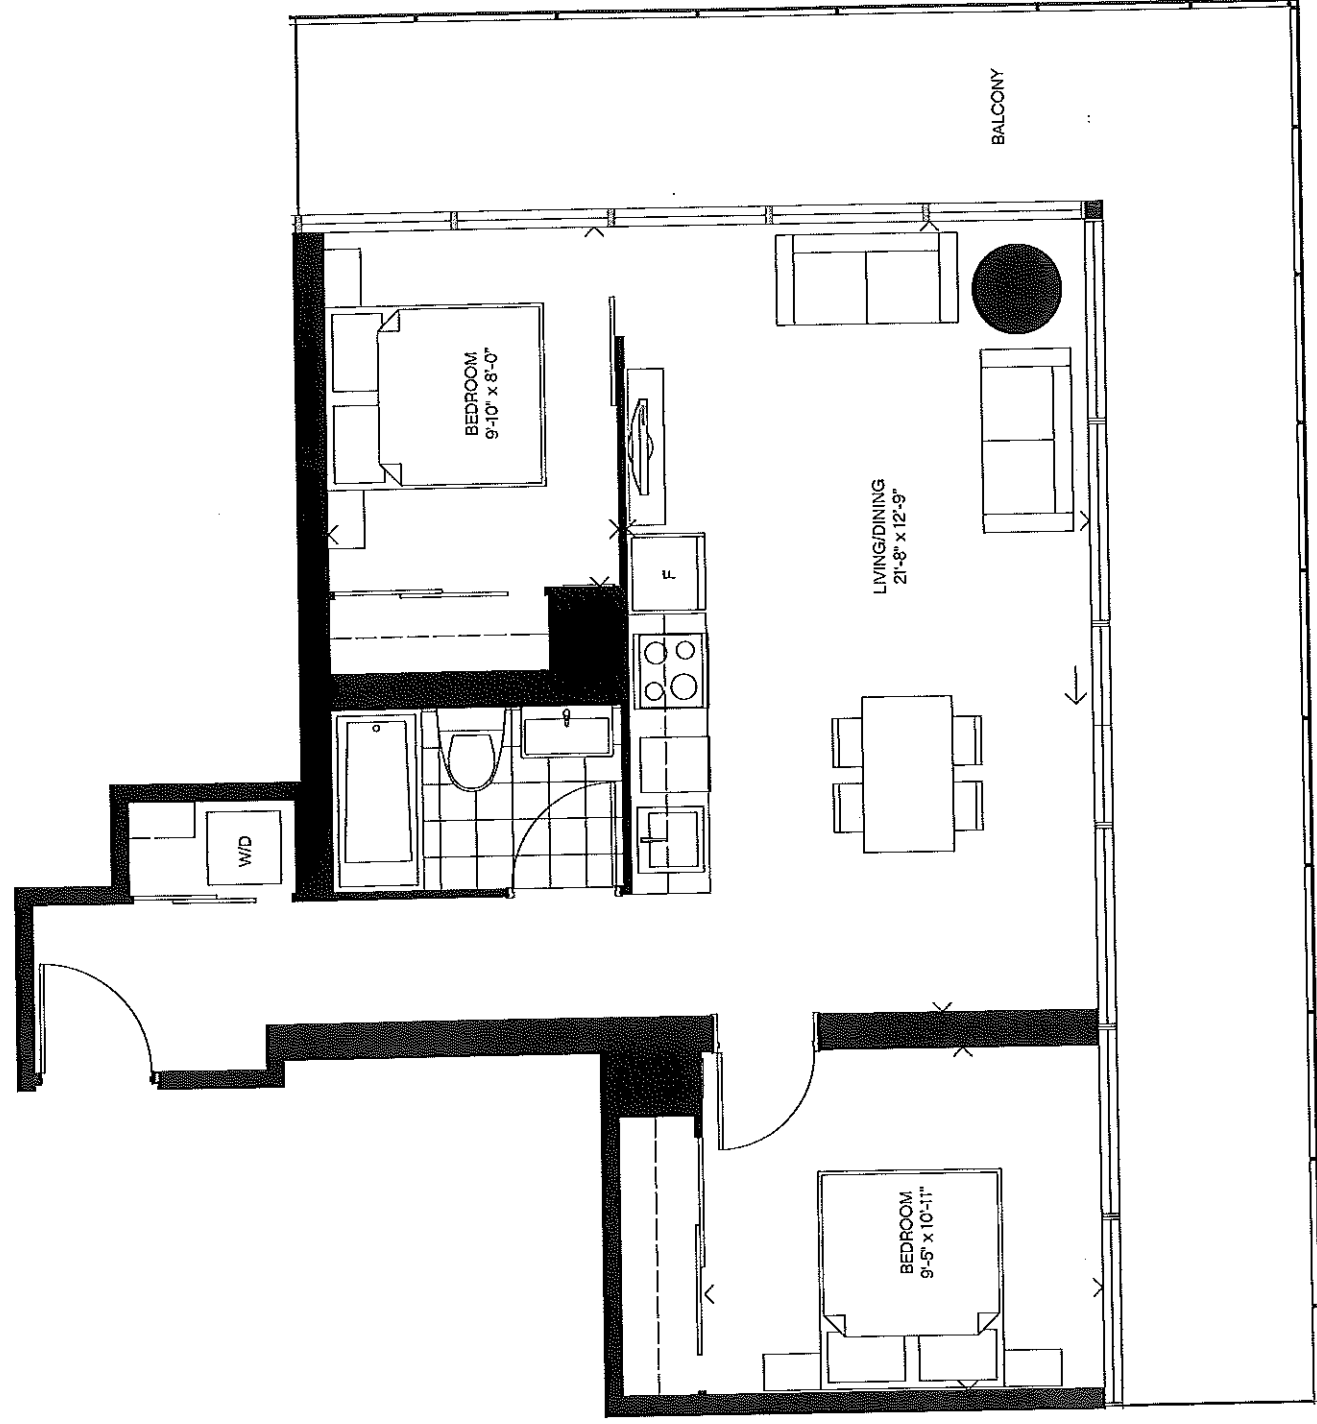

VIOLET studio

Suite: 359 sq.ft.

Balcony: 97 sq.ft.

Total: 456 sq.ft.

Furnished by

MISSOURI HOME

ALL DIMENSIONS ARE APPROXIMATE AND SUBJECT TO NORMAL CONSTRUCTION VARIANCES. DIMENSIONS MAY EXCEED THE USEABLE FLOOR AREA. SIZES AND SPECIFICATIONS SUBJECT TO CHANGE WITHOUT NOTICE. FURNITURE IS DISPLAYED FOR ILLUSTRATION PURPOSES ONLY AND DOES NOT NECESSARILY REFLECT THE ELECTRICAL PLAN FOR THE SUITE. SUITES ARE SOLD UNFURNISHED. E. & O. E.

TEAL 2 bedroom

Suite: 763 sq.ft.

Balcony: 309 sq.ft.

Total: 1,072 sq.ft.

Furnished by
MISSIONHOME

Cresford
YOUR LIFE. YOUR STYLE.

ALL DIMENSIONS ARE APPROXIMATE AND SUBJECT TO NORMAL CONSTRUCTION VARIANCES. DIMENSIONS MAY EXCEED THE USEABLE FLOOR AREA. SIZES AND SPECIFICATIONS SUBJECT TO CHANGE WITHOUT NOTICE. FURNITURE IS DISPLAYED FOR ILLUSTRATION PURPOSES ONLY AND DOES NOT NECESSARILY REFLECT THE ELECTRICAL PLAN FOR THE SUITE. SUITES ARE SOLD UNFURNISHED. E & O E.

CYAN 2 bedroom

Suite: 696 sq.ft.

Balcony: 332 sq.ft.

Total: 1,028 sq.ft.

provided by

MISSION:HOME

ALL DIMENSIONS ARE APPROXIMATE AND SUBJECT TO NORMAL CONSTRUCTION VARIANCES. DIMENSIONS MAY EXCEED THE USEABLE FLOOR AREA. SIZES AND SPECIFICATIONS SUBJECT TO CHANGE WITHOUT NOTICE. FURNITURE IS DISPLAYED FOR ILLUSTRATION PURPOSES ONLY AND DOES NOT NECESSARILY REFLECT THE ELECTRICAL PLAN FOR THE SUITE. SUITES ARE SOLD UNFURNISHED. © C.O.E.

INDIGO 2 bedroom

Suite: 625 sq.ft.

Balcony: 307 sq.ft.

Total: 932 sq.ft.

provided by
MISSION+HOME

Cresford
YOUR LIFE. YOUR STYLE.

ALL DIMENSIONS ARE APPROXIMATE AND SUBJECT TO NORMAL CONSTRUCTION VARIANCES. DIMENSIONS MAY EXCEED THE USEABLE FLOOR AREA. SIZES AND SPECIFICATIONS SUBJECT TO CHANGE WITHOUT NOTICE. FURNITURE IS DISPLAYED FOR ILLUSTRATION PURPOSES ONLY AND DOES NOT NECESSARILY REFLECT THE ELECTRICAL PLAN FOR THE SUITE. SUITES ARE SOLD UNFURNISHED. E. & O. E.