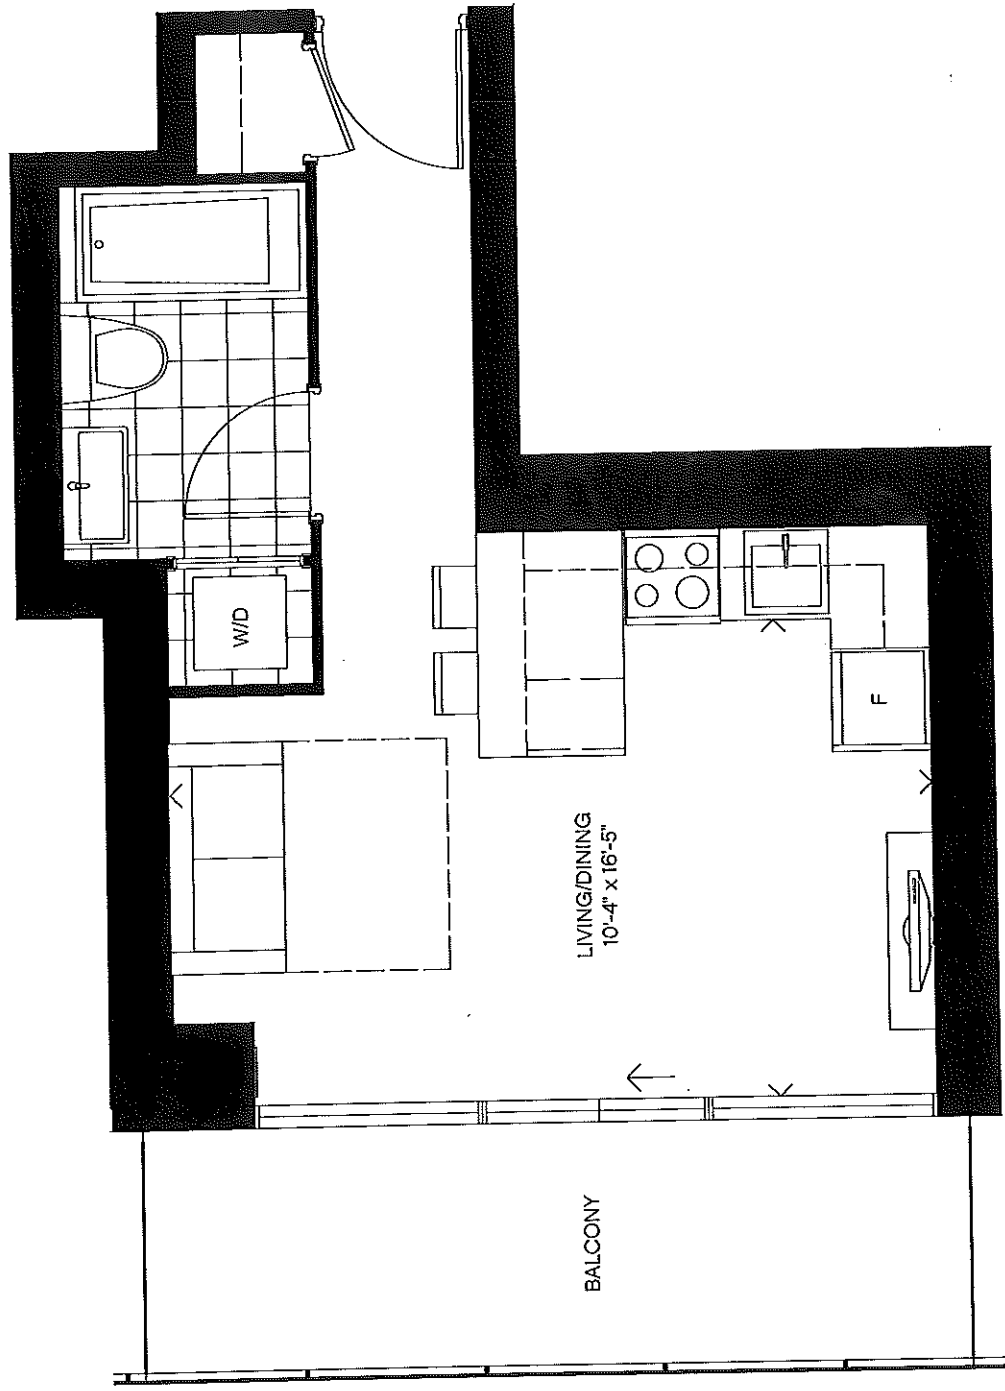

VIOLET studio

Suite: 359 sq.ft.

Balcony: 97 sq.ft.

Total: 456 sq.ft.

Furnished by

MISSOURI HOME