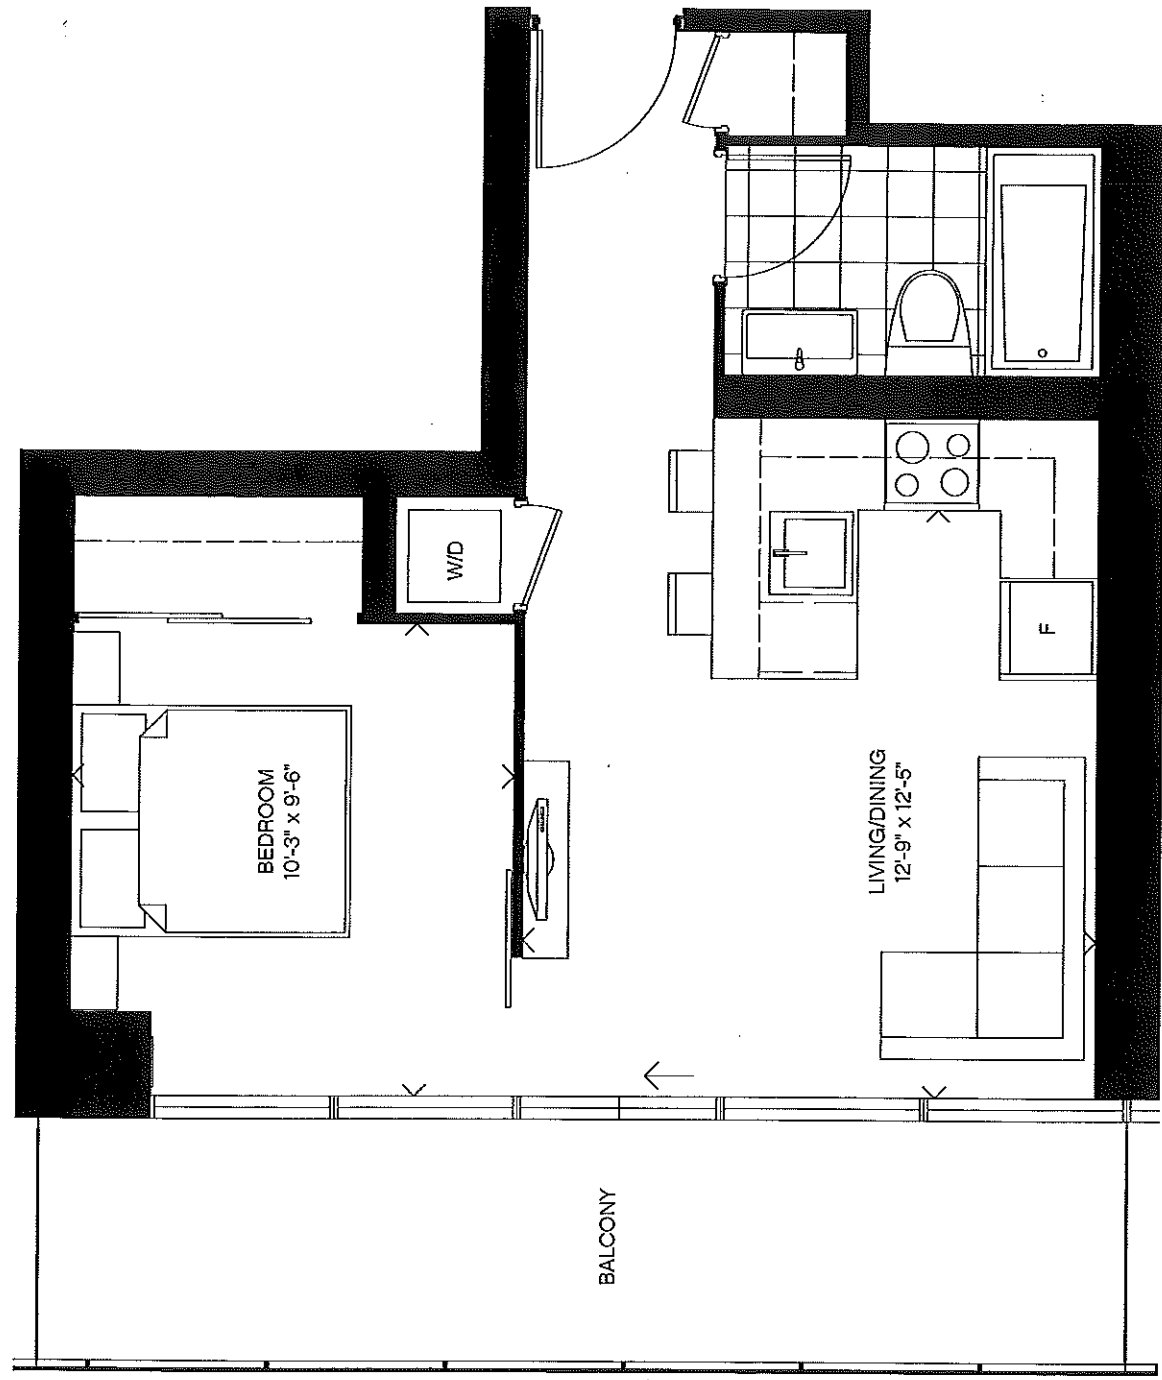

FUCHSIA 1 bedroom

Suite: 463 sq.ft.

Balcony: 129 sq.ft.

Total: 592 sq.ft.

Presented by

MISSOURIHOME

ALL DIMENSIONS ARE APPROXIMATE AND SUBJECT TO NORMAL CONSTRUCTION VARIANCES. DIMENSIONS MAY EXCEED THE USABLE FLOOR AREA. SIZES AND SPECIFICATIONS SUBJECT TO CHANGE WITHOUT NOTICE. FURNITURE IS DISPLAYED FOR ILLUSTRATION PURPOSES ONLY AND DOES NOT NECESSARILY REFLECT THE ELECTRICAL PLAN FOR THE SUITE. SUITES ARE SOLD UNFURNISHED. E & O E