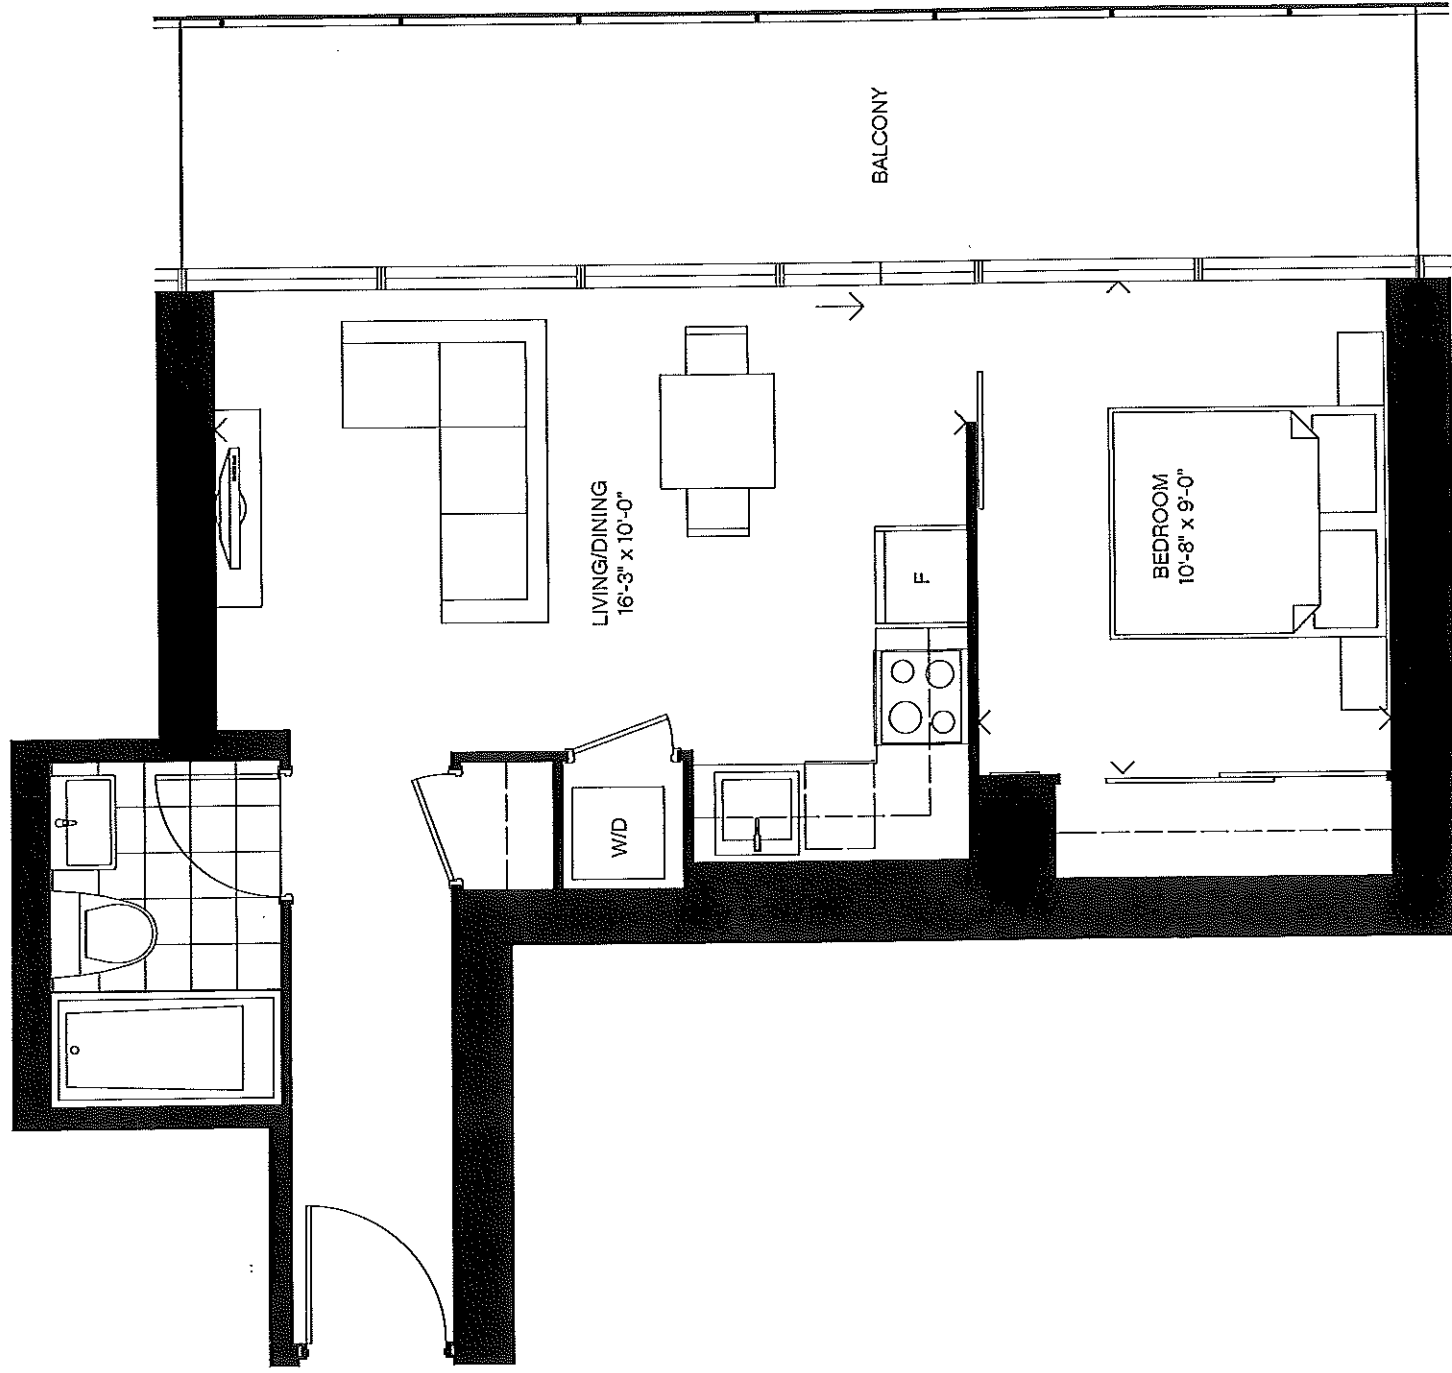

VIOLET studio

Suite: 359 sq.ft.

Balcony: 97 sq.ft.

Total: 456 sq.ft.

Furnished by

MISSOURI HOME

ALL DIMENSIONS ARE APPROXIMATE AND SUBJECT TO NORMAL CONSTRUCTION VARIANCES. DIMENSIONS MAY EXCEED THE USEABLE FLOOR AREA. SIZES AND SPECIFICATIONS SUBJECT TO CHANGE WITHOUT NOTICE. FURNITURE IS DISPLAYED FOR ILLUSTRATION PURPOSES ONLY AND DOES NOT NECESSARILY REFLECT THE ELECTRICAL PLAN FOR THE SUITE. SUITES ARE SOLD UNFURNISHED. E. & O. E.

CORAL 2 bedroom

Suite: 641 sq.ft.

Balcony: 312 sq.ft.

Total: 953 sq.ft.

furnished by

MISSOURI HOME

JADE 1 bedroom + den

Suite: 544 sq.ft.

Balcony: 178 sq.ft.

Total: 722 sq.ft.

Financed by
MISSION HOME

ALL DIMENSIONS ARE APPROXIMATE AND SUBJECT TO NORMAL CONSTRUCTION VARIANCES. DIMENSIONS MAY EXCEED THE USEABLE FLOOR AREA. SIZES AND SPECIFICATIONS SUBJECT TO CHANGE WITHOUT NOTICE. FURNITURE IS DISPLAYED FOR ILLUSTRATION PURPOSES ONLY AND DOES NOT NECESSARILY REFLECT THE ELECTRICAL PLAN FOR THE SUITE. SUITES ARE SOLD UNFURNISHED. E & O. E.

Cresford
YOUR LIFE. YOUR STYLE.

AMBER 1 bedroom

Suite: 480 sq.ft.

Balcony: 147 sq.ft.

Total: 627 sq.ft.

provided by
MISSION HOME

Cresford
YOUR LIFE. YOUR STYLE.

ALL DIMENSIONS ARE APPROXIMATE AND SUBJECT TO NORMAL CONSTRUCTION VARIANCES. DIMENSIONS MAY EXCEED THE USEABLE FLOOR AREA. SIZES AND SPECIFICATIONS SUBJECT TO CHANGE WITHOUT NOTICE. FURNITURE IS DISPLAYED FOR ILLUSTRATION PURPOSES ONLY AND DOES NOT NECESSARILY REFLECT THE ELECTRICAL PLAN FOR THE SUITE. SUITES ARE SOLD UNFURNISHED. E. & O. E.